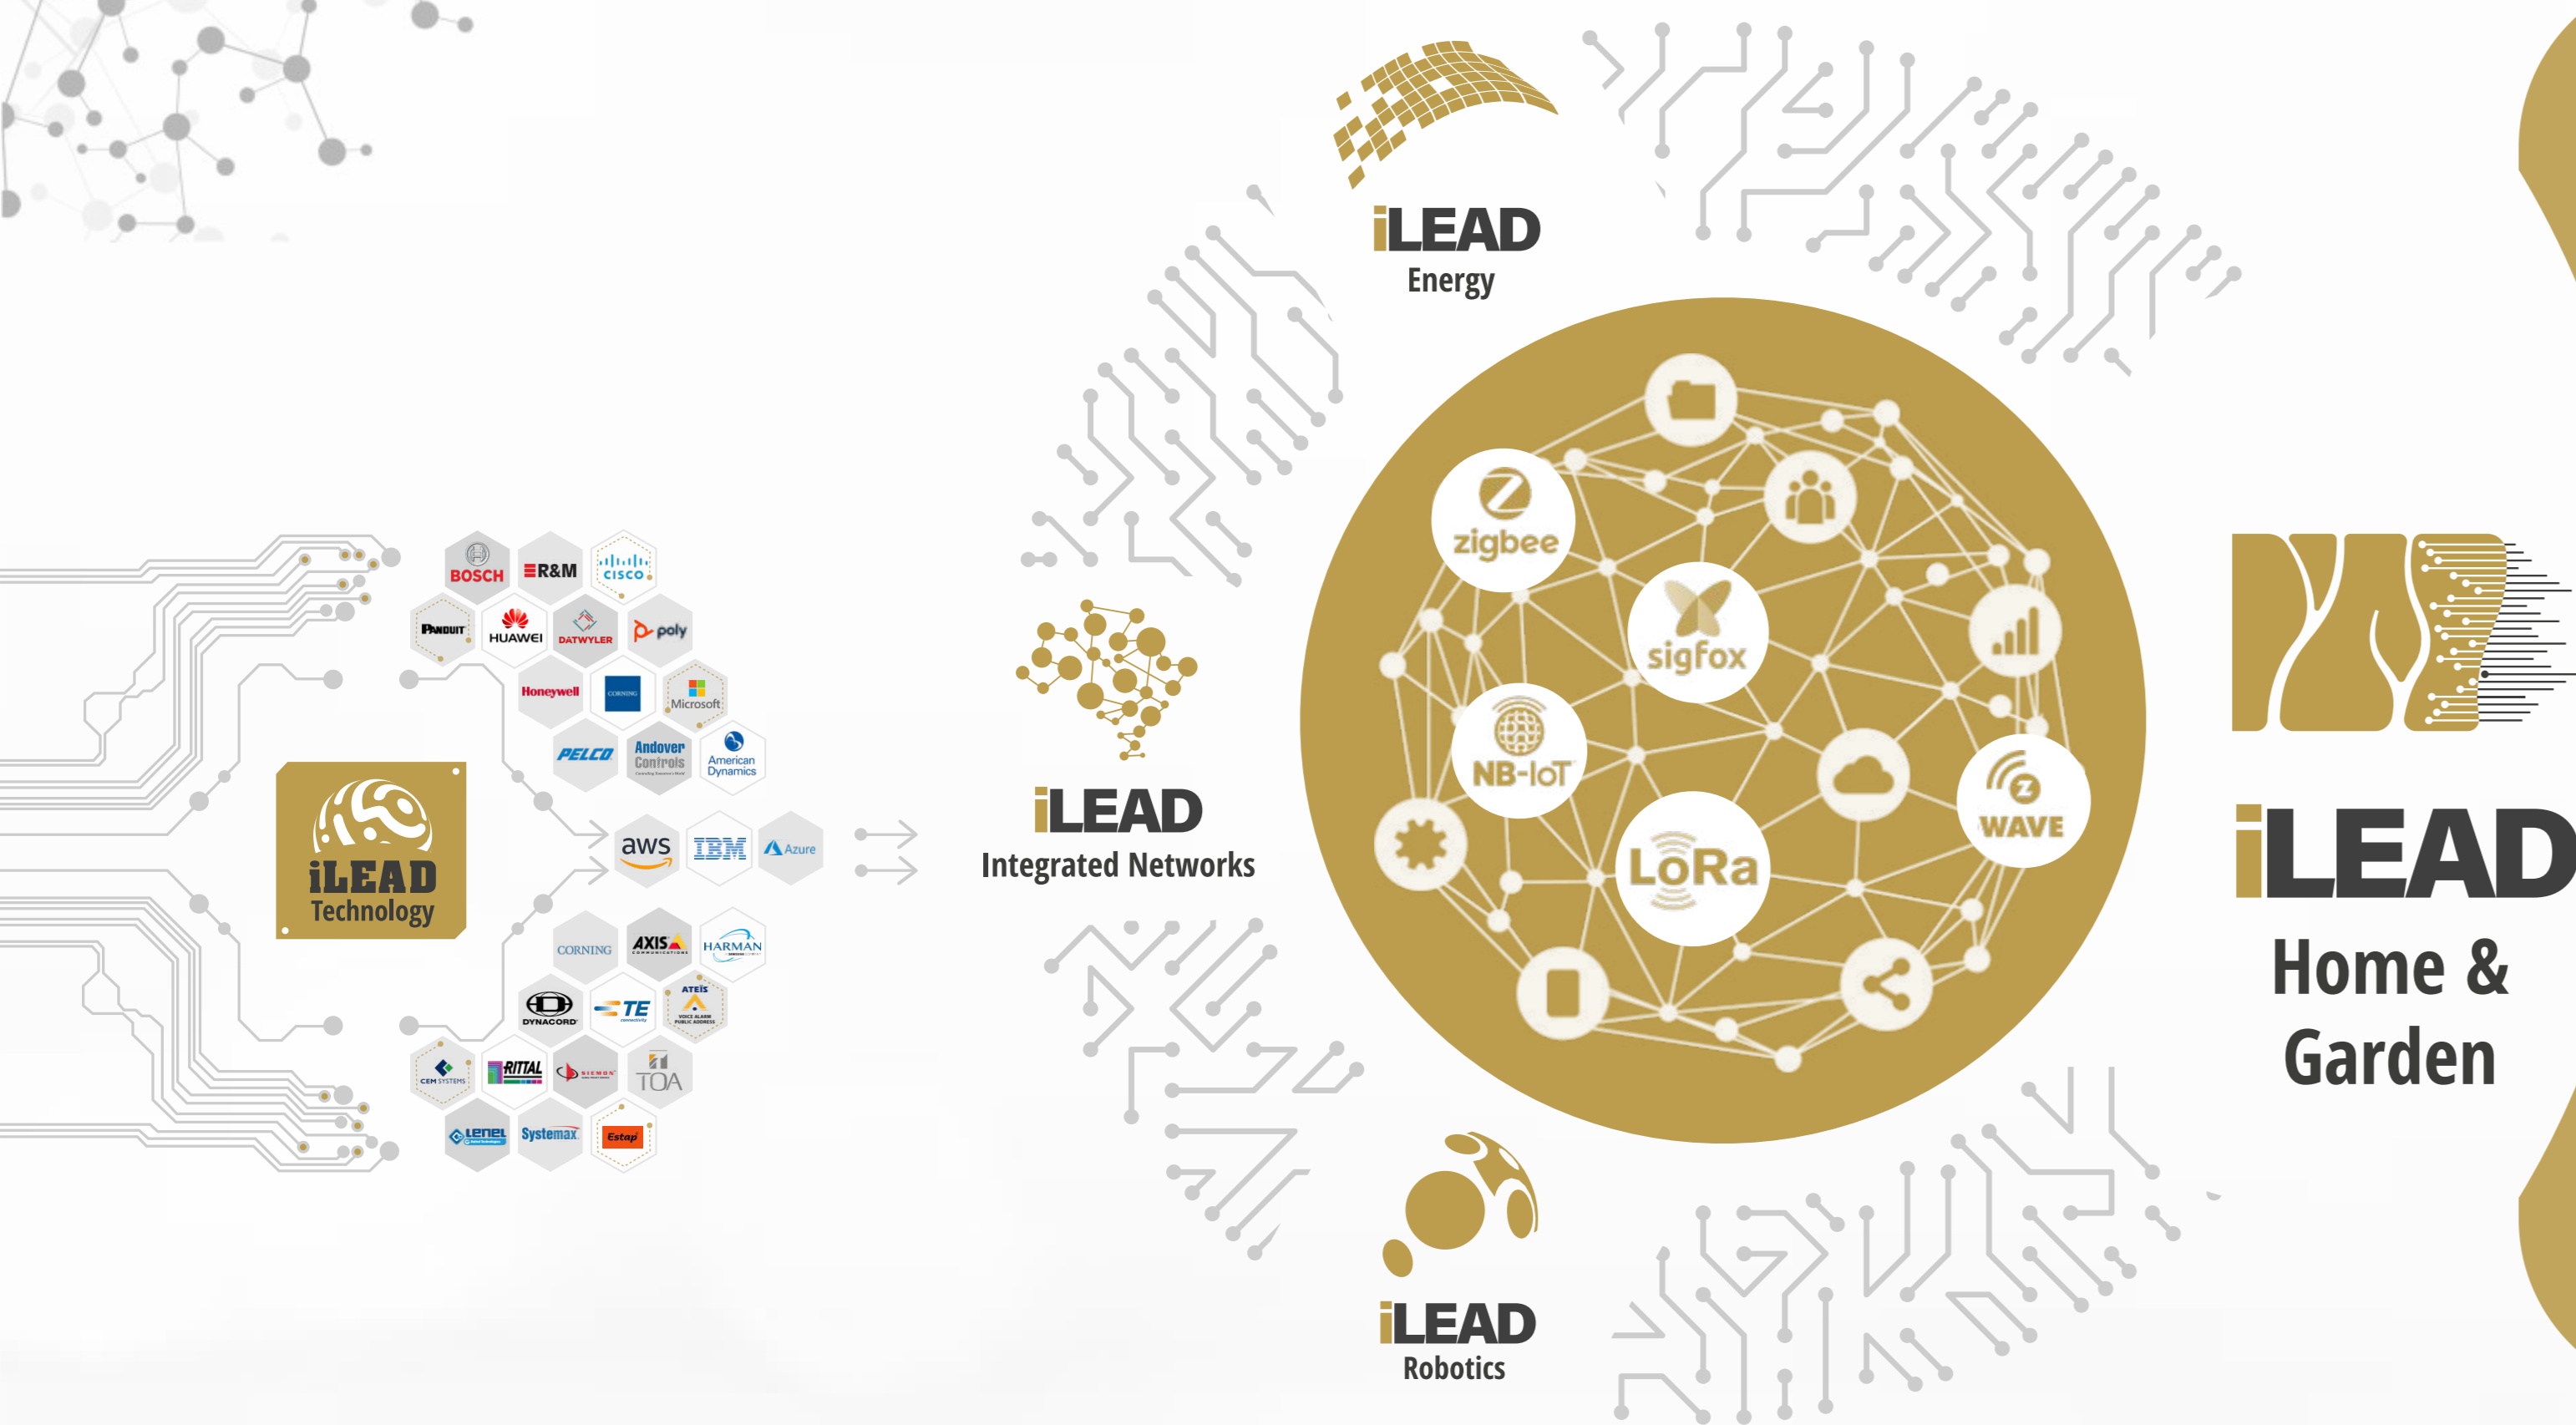

iLEAD Home & Garden

PREMIUM EXPERIENCES

iLEAD Home & Garden

Premium Experiences

iLEAD Home&Garden seamlessly integrate new technologies such as the Internet of Things (IoT), artificial intelligence (AI) to upend entire livelihoods. Depending on different technology topologies ILEAD home&Garden provides Smart and complementary solutions with Fintech solutions. From Tiny Home automation, garden automation passing by compound automation and towards the large smart city concept.