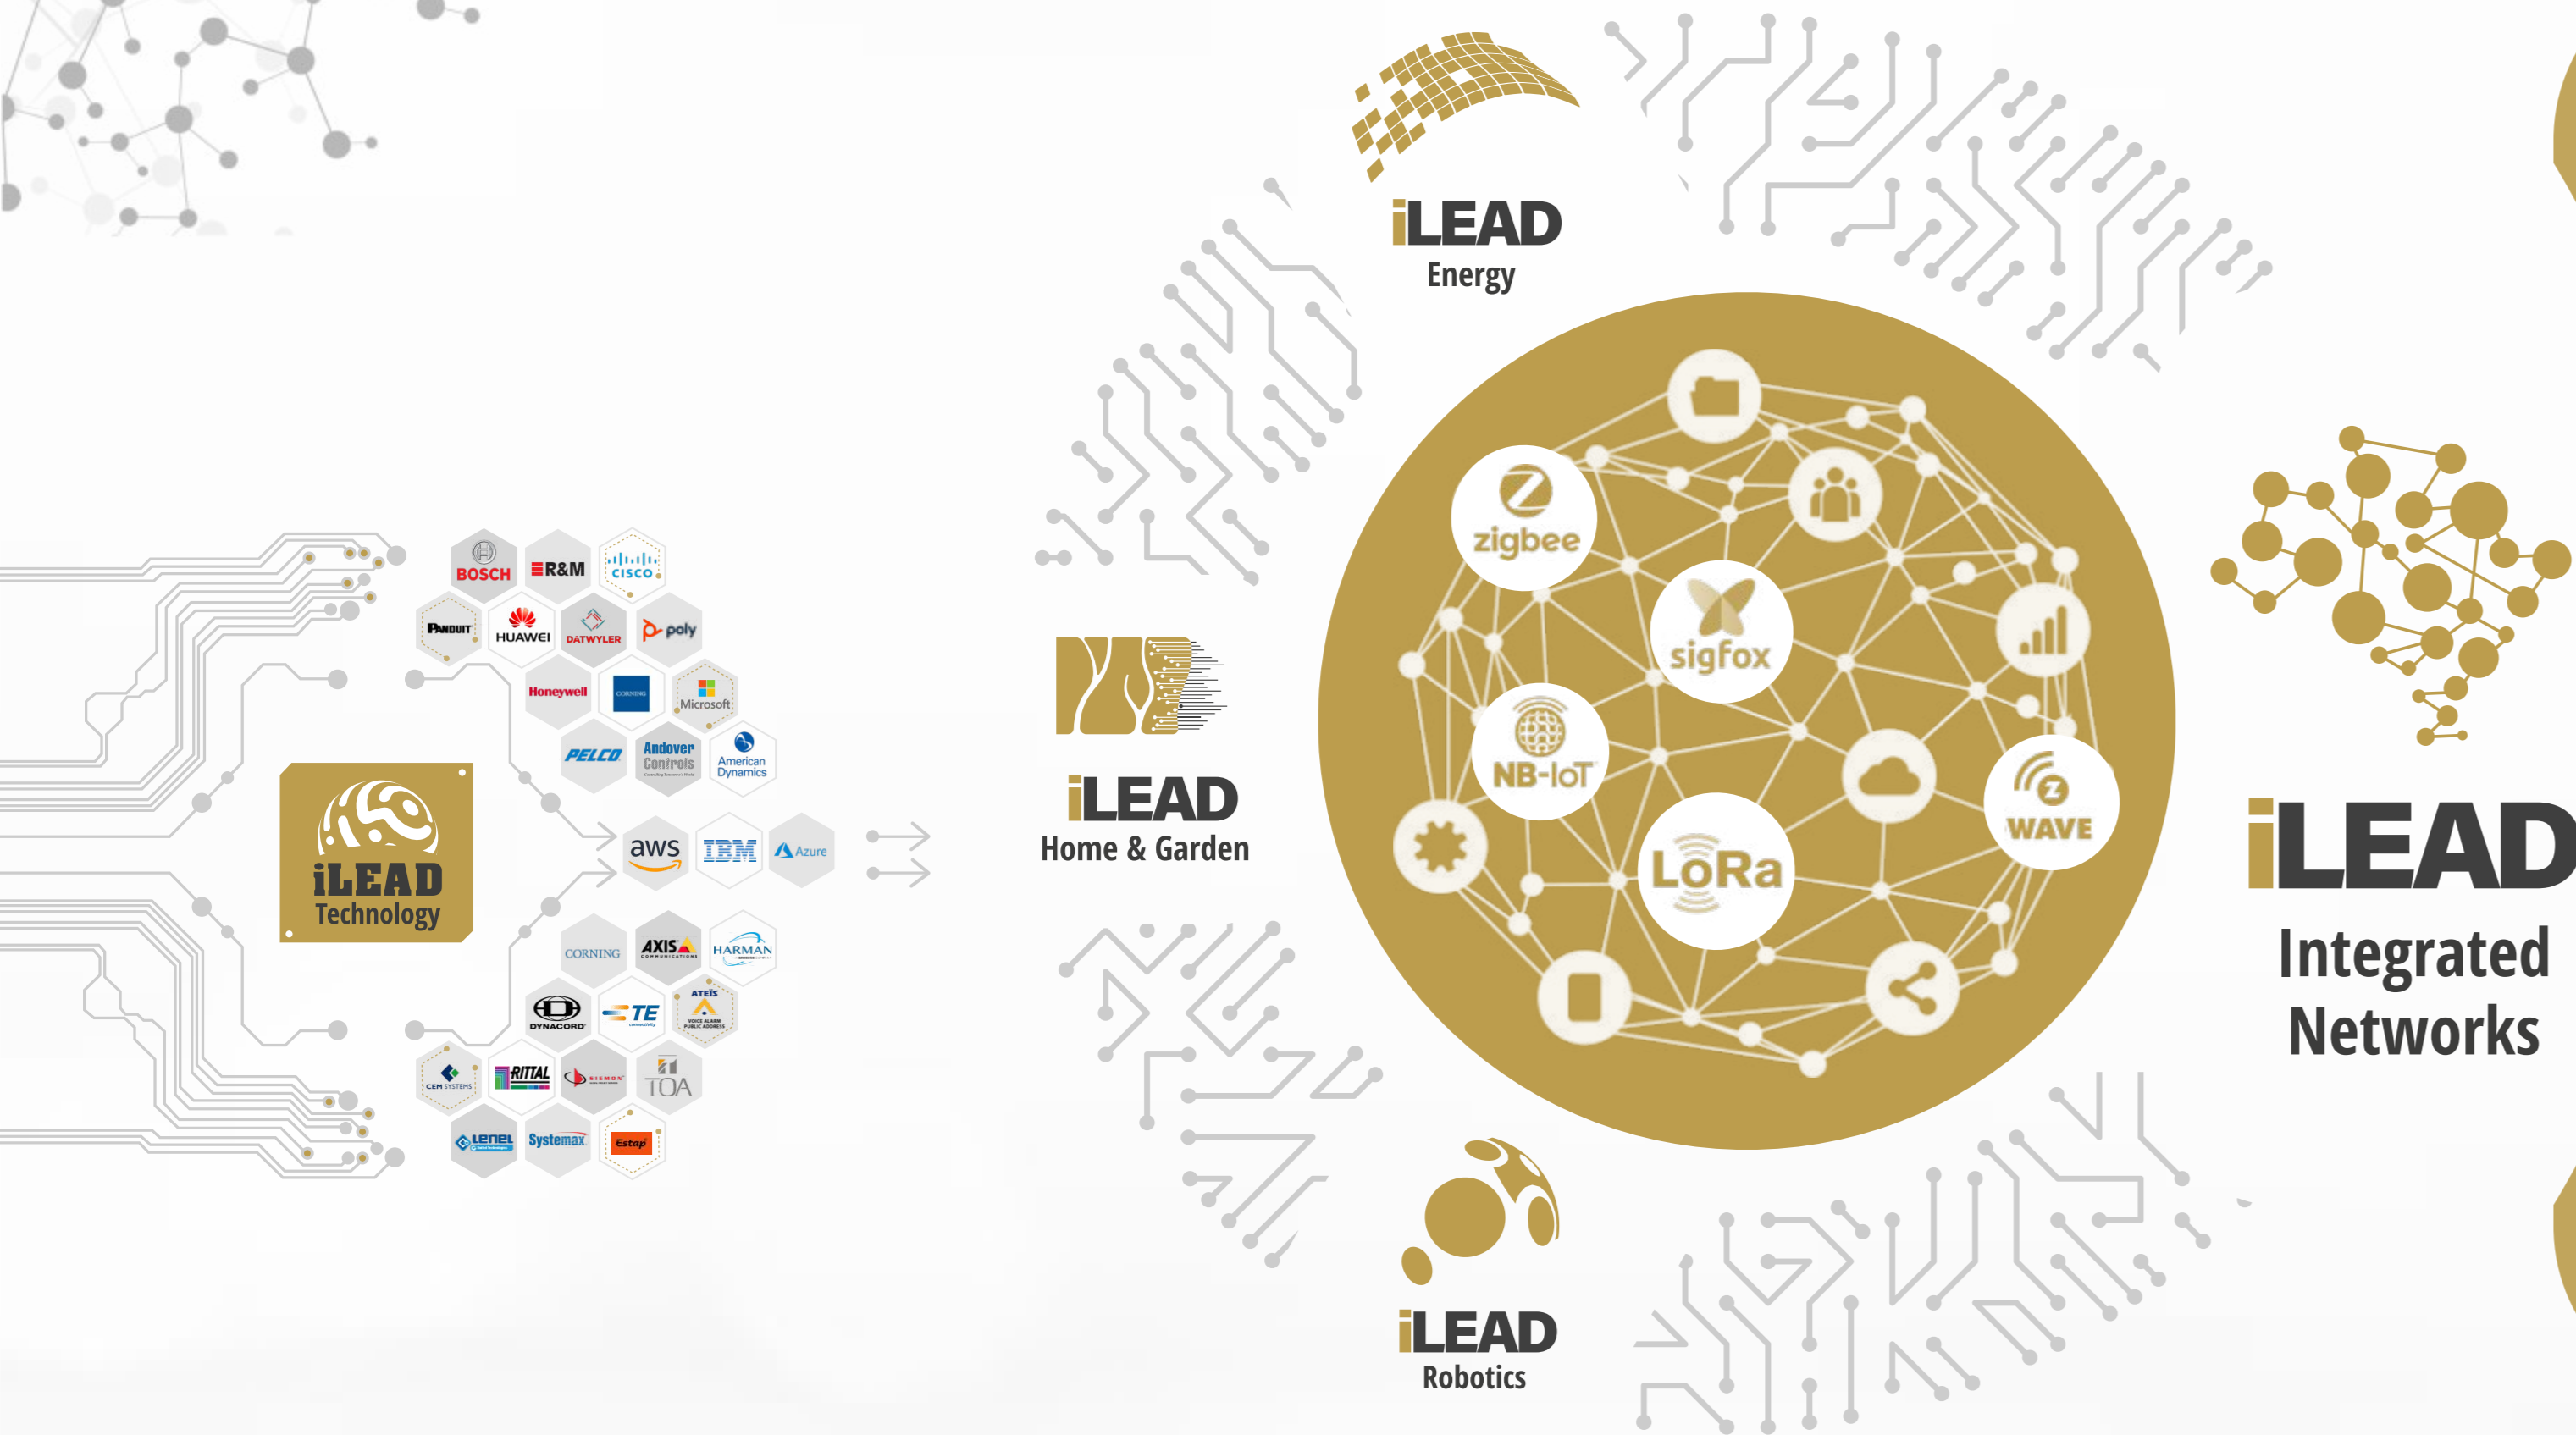

# iLEAD GROUP

LEADING CHANGE

iLEAD group was founded on the core principle of utilizing technology horizontally across all industries to serve the needs of humanity, with an immediate direct effect that brings convenience and a relatively long-term sustainability oriented indirect one. With this in mind, and the deep roots of passion towards technology and innovation in the team, their diverse educational backgrounds and hands-on experiences, we always succeed to anticipate what's next in a revolving range of 5-10 years ahead and we make sure that we are ready for it, if we are not part of it at origin due to the established connections with tech-makers across the world.

# iLEAD TECHNOLOGY

MAKE.TECH

**iLEAD TECHNOLOGY**

iLEAD technology is the supplying arm for our group and the market for Data communication & networking components and products.

Our core business is focused on the highest quality products, we are partner with the largest international brands in the world from cabling to data centers.

# iLEAD Integrated Networks

ALIVE EXPERIENCE

## iLEAD Integrated Networks

**The future is Digital!**

iLEAD Integrated Networks is your partner in digital transformation journey by delivering comprehensive, integrated and sustainable ICT solutions for your business.